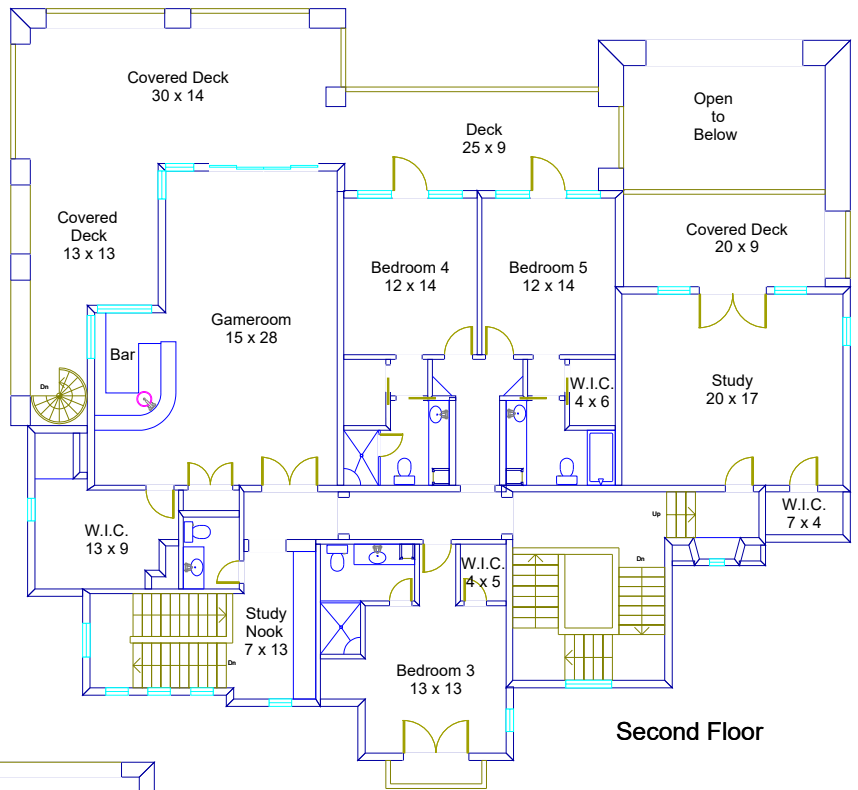

8316 Big View Drive Austin, Texas

Pool & Spa

© Floor Plan Graphics LLC 2019. This floor plan is an artistic rendering only. All dimensions are approximate. Floor Plan Graphics LLC and Moreland Properties make no representation or warranty as to this rendering's accuracy and no measurements or dimensions should be relied upon without independent verification. This floor plan and its respective square footage materials remain the property of Floor Plan Graphics LLC.