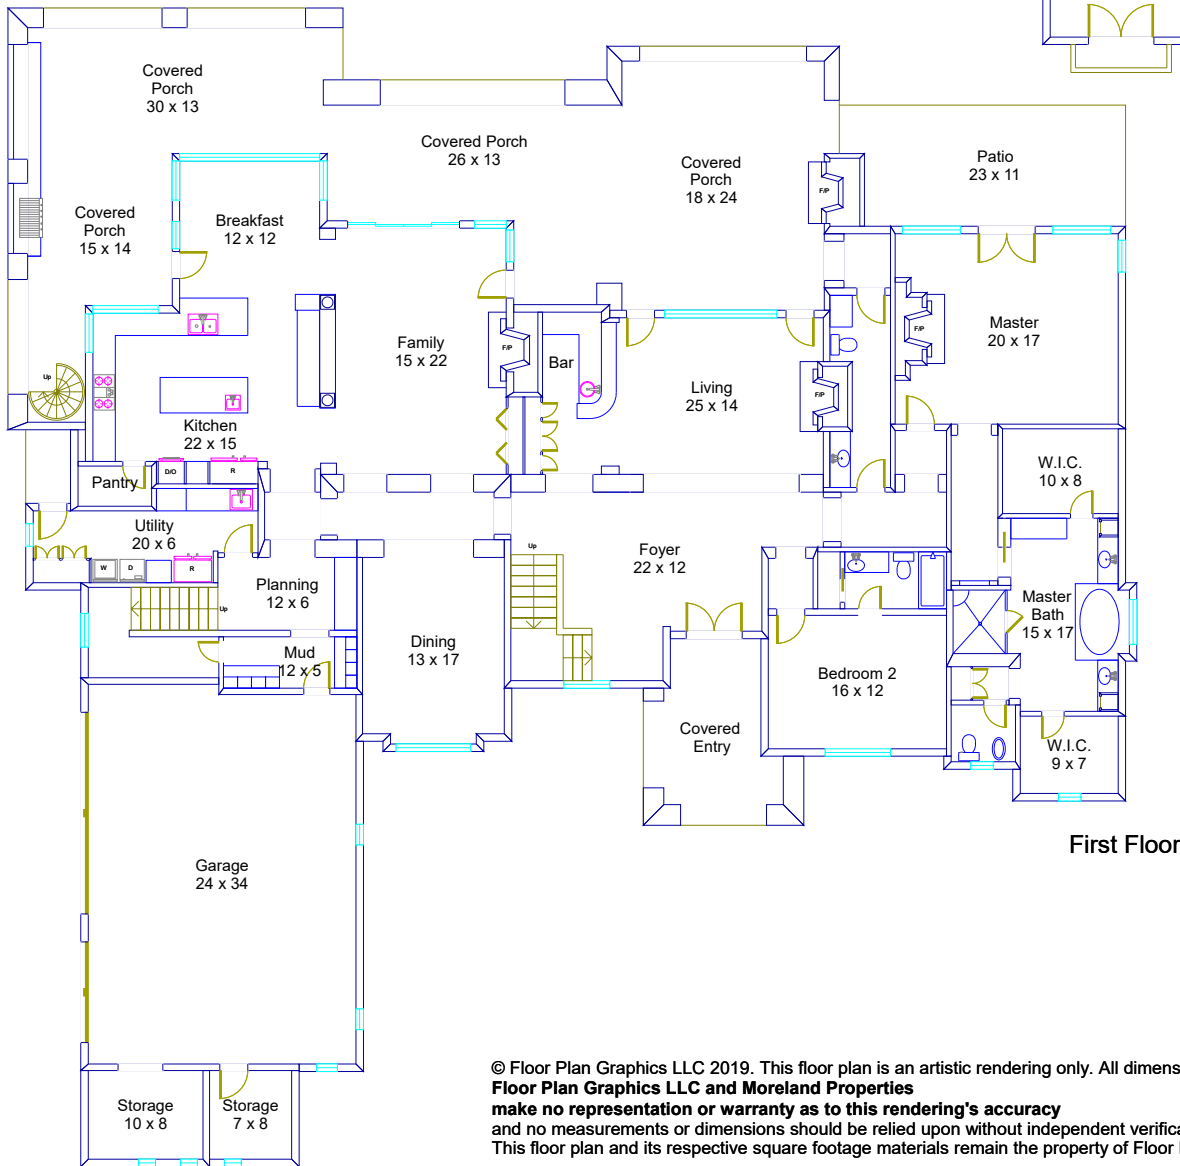

8316 Big View Drive Austin, Texas

Pool & Spa

© Floor Plan Graphics LLC 2019. This floor plan is an artistic rendering only. All dimensions are approximate. Floor Plan Graphics LLC and Moreland Properties make no representation or warranty as to this rendering's accuracy and no measurements or dimensions should be relied upon without independent verification. This floor plan and its respective square footage materials remain the property of Floor Plan Graphics LLC.

Marketed by Eric Moreland, Moreland Properties, 512.480.0848, Moreland.com
Floor plan by Floor Plan Graphics LLC, 512.454.0383, FloorPlanGraphics.com